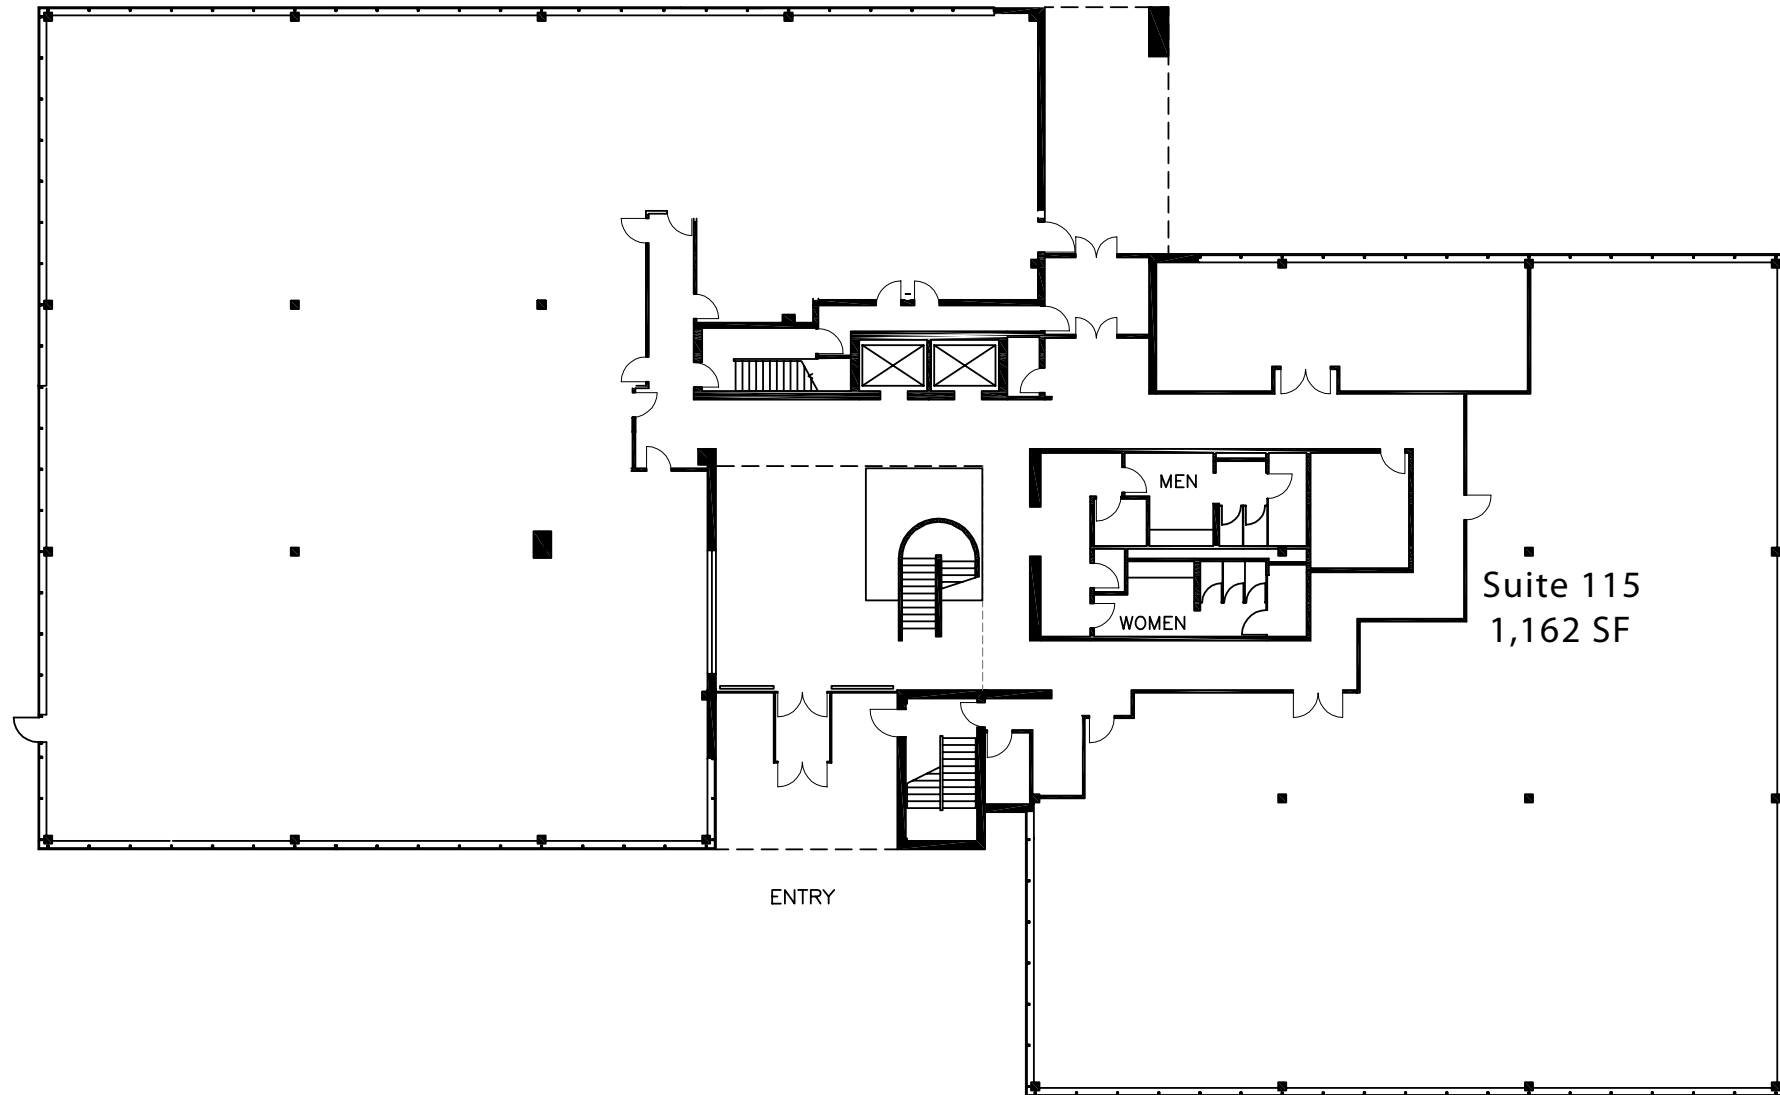

2000 West Park Drive
Typical Floor Plan

Suite 115
1,162 SF

ENTRY

MEN

WOMEN